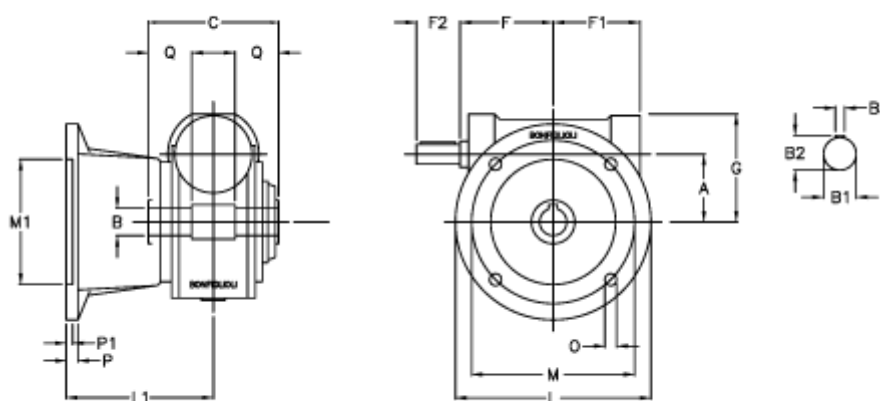

# Data Sheet

Article number: 3901044028600

Description: Worm gear with solid input shaft  
VF 44FA-28-HS

## Measures

a	= 44.6	F1 = 54	P = 9
B	= 18	F2 = 30	P1 = 7
B1	= 11	g = 71	Q = 24.5
B2	= 12.5	L = 110	
B3	= 4	L1 = 90	
C	= 64	m = 87	
Description	= VF 44FA-xx-HS	M1 = 60	
F	= 54	O = 8.5	